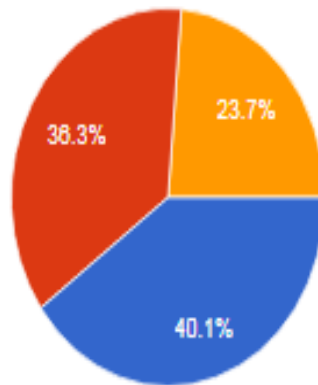

372 responses

- Excellent
- Very Good
- Good